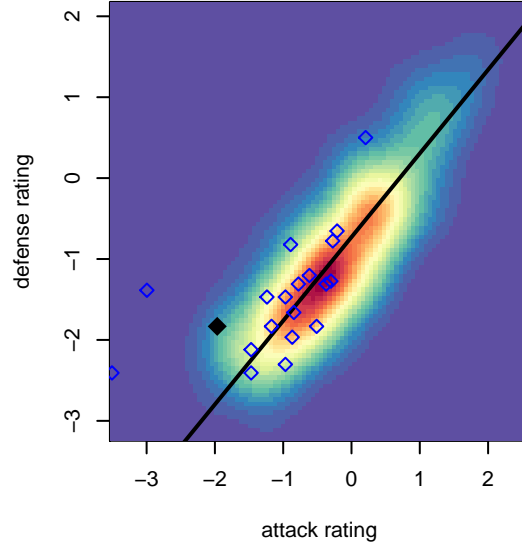

**attack and defense rating
relative to others at age
and all opponents in last 13 months**