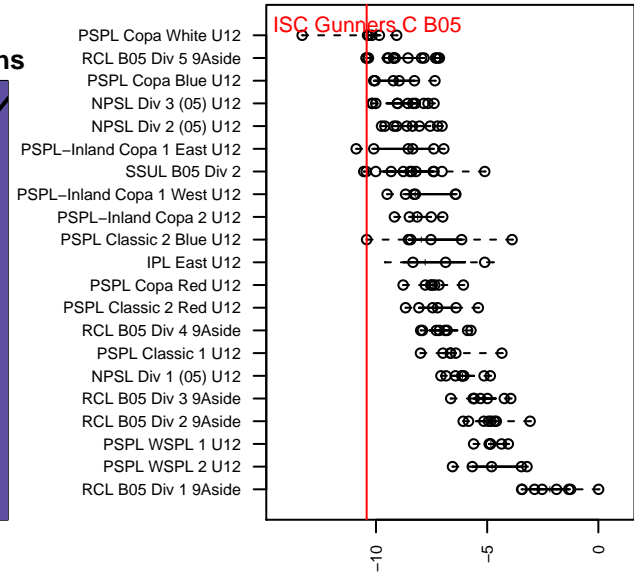

**attack and defense rating
relative to others at age
and all opponents in last 13 months**