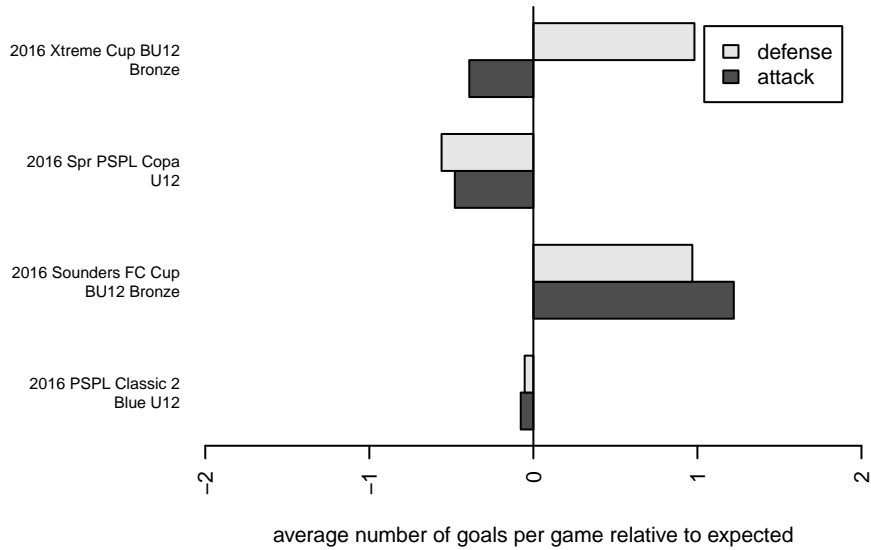

Performance relative to 13 month average