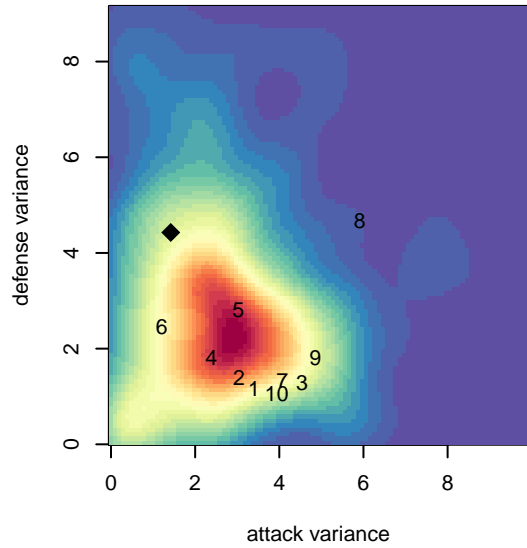

**attack and defense variance (black dot)
relative to other teams
and top 10 in region**