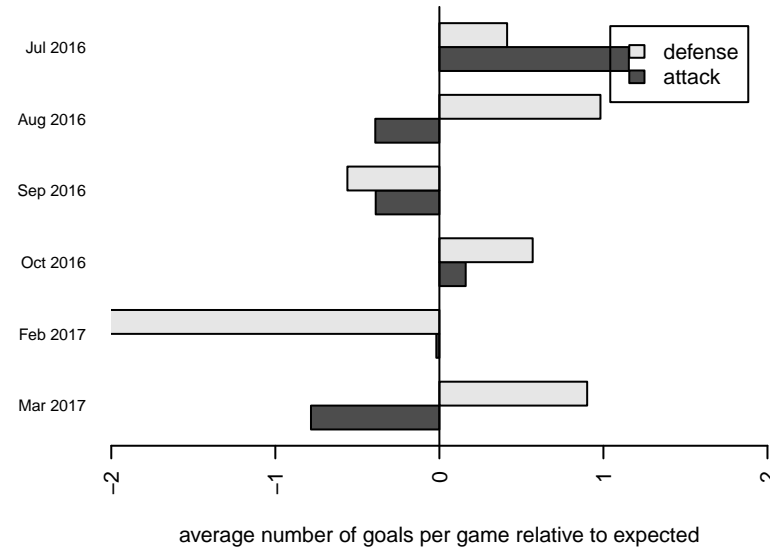

Performance relative to 13 month average