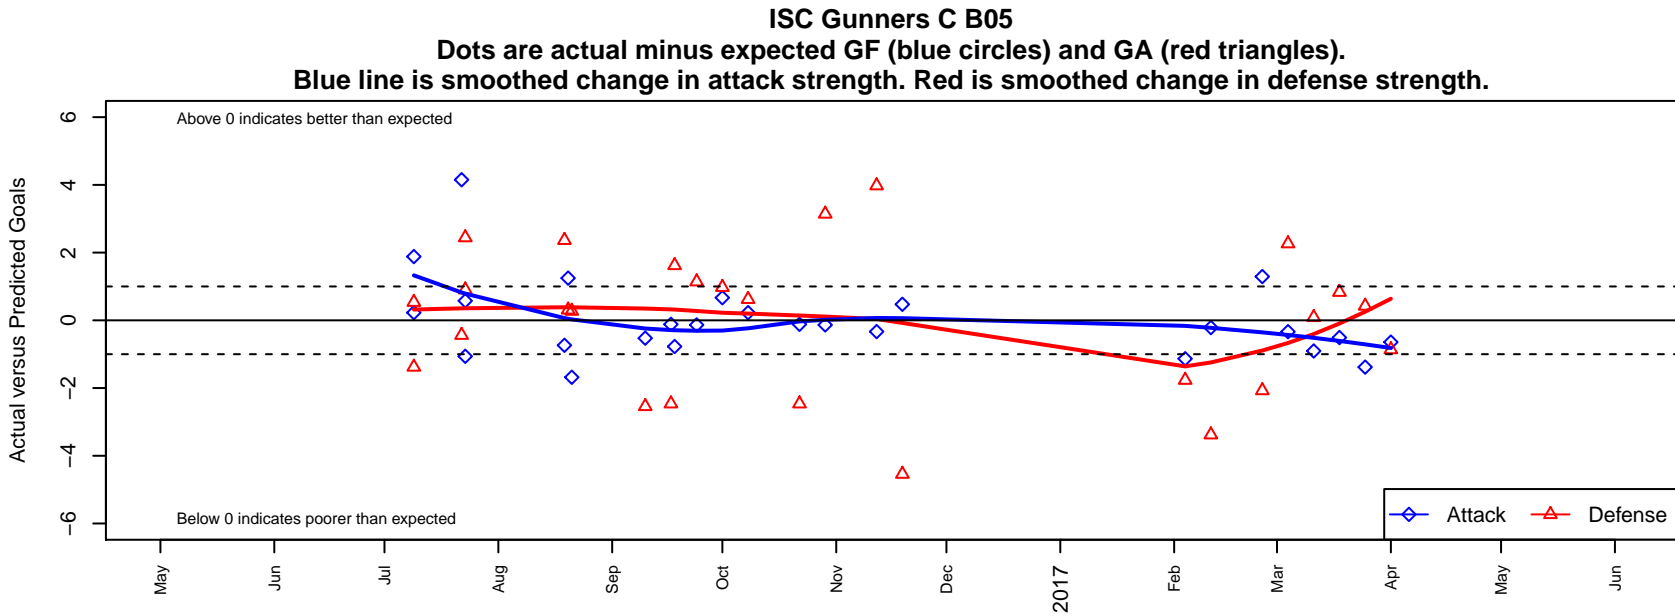

**attack and defense variance (black dot)
relative to other teams
and top 10 in region**

**attack and defense rating
relative to others at age
and all opponents in last 13 months**

ISC Gunners C B05

Issaquah SC
Issaquah, WA
B05 total strength=249
attack=0.14 defense=0.16
fall league = PSPL Classic 2 Blue U12
spr league = Spr PSPL Copa U12

alt names used:
ISC GUNNERS FCISC GUNNERS B05C
ISC Gunners B05C
ISC Gunners B05C
ISC Gunners B05C
ISC Gunners B05C

Venues played:
2016 Gunners Invitational 2005 Silver
2016 Sounders FC Cup BU12 Bronze
2016 Xtreme Cup BU12 Bronze
2016 PSPL Classic 2 Blue U12
2016 Spr PSPL Copa U12